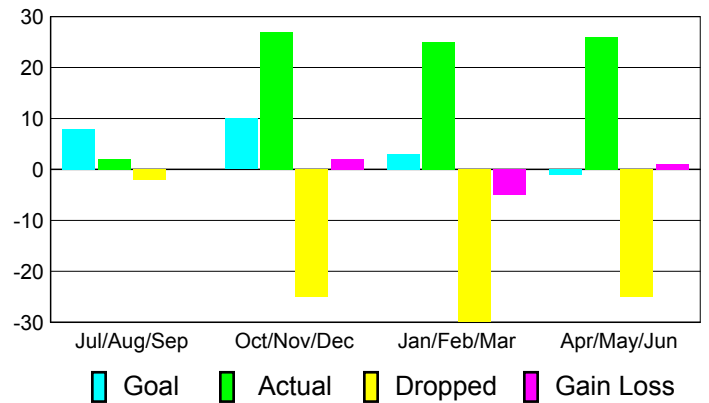

Membership Results 2010-2011

Goal, New, Dropped, Gain/Loss

Comparison of Membership Gain/Loss

Current Year Compared to the Previous Year